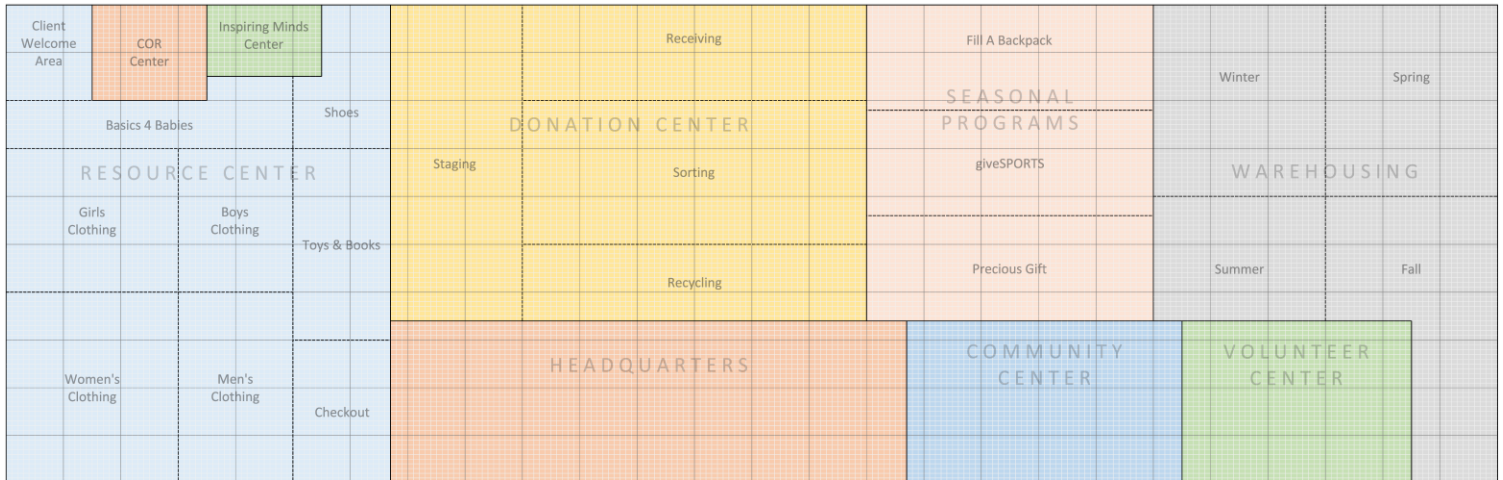

If you have any questions, please contact Alissa M. Trumbull at Alissa@APreciousChild.org or 303.466.2472 ext. 108.